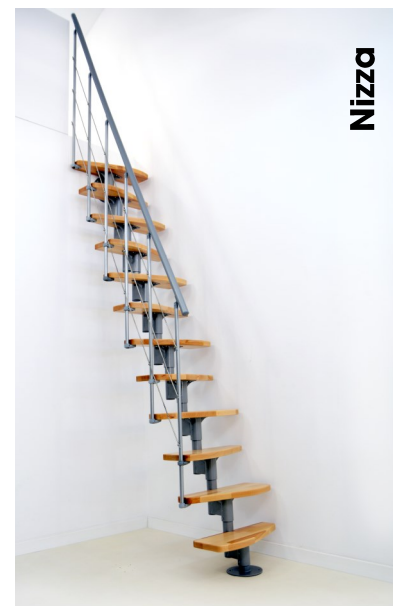

Quatro

Metal	Steps	Storey height	Article nr.	Price excl. VAT
Grey	Beech	-298	27351	EUR 1 077,00
Grey	Walnut	-298	27352	EUR 1 077,00
Black	Beech	-298	27353	EUR 1 077,00
Black	Walnut	-298	27354	EUR 1 077,00
White	Beech	-298	27355	EUR 1 077,00
White	Walnut	-298	27356	EUR 1 077,00

Quatro Turn

Metal	Steps	Storey height	Article nr.	Price excl. VAT
Grey	Beech	-298	27381	EUR 1 292,00
Grey	Walnut	-298	27382	EUR 1 292,00
Black	Beech	-298	27383	EUR 1 292,00
Black	Walnut	-298	27384	EUR 1 292,00
White	Beech	-298	27385	EUR 1 292,00
White	Walnut	-298	27386	EUR 1 292,00

Quatro & Quatro Turn - Options

Height extension +23 cm - Grey Beech (max. 1 per staircase)	27361	EUR	178,00
Height extension +23 cm - Grey Walnut (max. 1 per staircase)	27362	EUR	178,00
Height extension +23 cm - Black Beech (max. 1 per staircase)	27363	EUR	178,00
Height extension +23 cm - Black Walnut (max. 1 per staircase)	27364	EUR	178,00
Height extension +23 cm - White Beech (max. 1 per staircase)	27365	EUR	178,00
Height extension +23 cm - White Walnut (max. 1 per staircase)	27366	EUR	178,00
Second stair railing		EUR	332,00
Balustrade straight per m		EUR	178,00
Support tube for Quatro		EUR	75,00

Nizza

Metal	Steps	Storey height	Article nr.	Price excl. VAT
Grey	Beech	-294	27341	EUR 845,00
Grey	Walnut	-294	27342	EUR 845,00
Black	Beech	-294	27343	EUR 845,00
Black	Walnut	-294	27344	EUR 845,00
White	Beech	-294	27345	EUR 845,00
White	Walnut	-294	27346	EUR 845,00

Nizza - Options