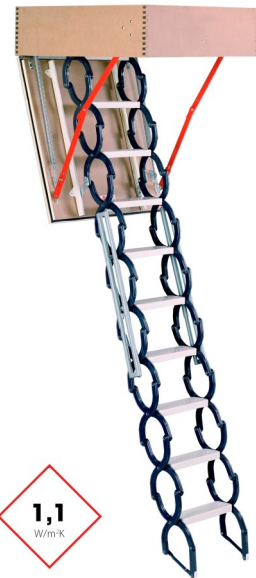

Type 4 M

Type 4M - Options

ISO top cover	10415	EUR 622,00
Exit aid (for ceiling thicknesses of 50 cm or more)	10433	EUR 289,00

Special solutions

Flat roof exit

Dimension	Cover	Article nr.	Price excl. VAT
120/70	140/70	22520	EUR 3 239,00
130/70	140/70	22520	EUR 3 239,00
140/70	160/70	22521	EUR 3 239,00

Flat roof exit - Options

Frame 140/70	22523	EUR 765,00
Frame 160/70	22524	EUR 765,00
Special mounting elements	22526	EUR 290,00