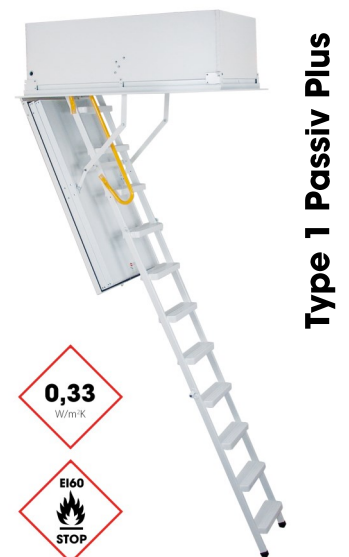

Type 1 Passiv Plus