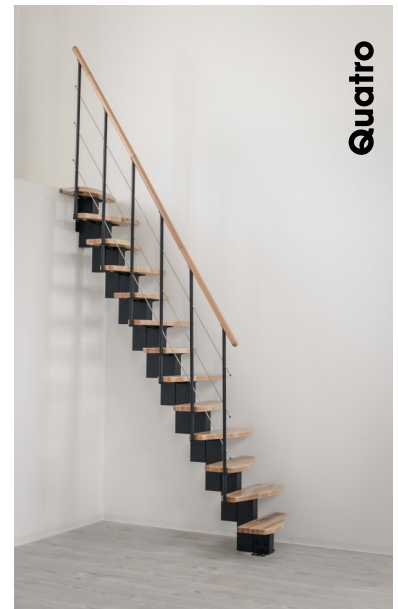

Quatro

Metal	Steps	Storey height	Article nr.	Price excl. VAT
Grey	Beech	-298	27351	EUR 1 077,00
Grey	Walnut	-298	27352	EUR 1 077,00
Black	Beech	-298	27353	EUR 1 077,00
Black	Walnut	-298	27354	EUR 1 077,00
White	Beech	-298	27355	EUR 1 077,00
White	Walnut	-298	27356	EUR 1 077,00

Quatro

Quatro Turn

Metal	Steps	Storey height	Article nr.	Price excl. VAT
Grey	Beech	-298	27381	EUR 1 292,00
Grey	Walnut	-298	27382	EUR 1 292,00
Black	Beech	-298	27383	EUR 1 292,00
Black	Walnut	-298	27384	EUR 1 292,00
White	Beech	-298	27385	EUR 1 292,00
White	Walnut	-298	27386	EUR 1 292,00