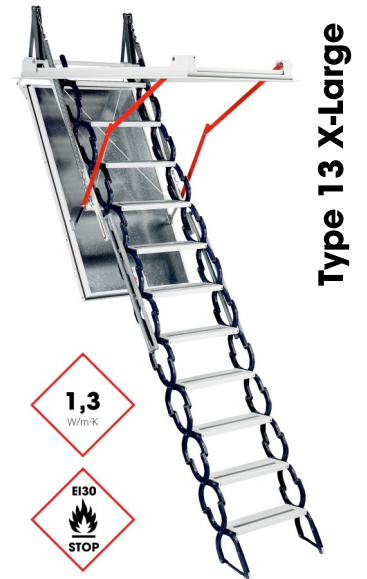

Type 13 X-Large

Dimension	Room height	Article nr.	Price excl. VAT
140/92	215-229	21200	EUR 3 831,00
140/92	230-245	21201	EUR 3 831,00
140/92	240-250	21202	EUR 3 831,00
140/92	250-268	21203	EUR 3 831,00
140/92	261-275	21204	EUR 3 831,00
140/92	275-290	21205	EUR 3 831,00
140/92	285-295	21206	EUR 3 831,00
140/92	295-317	21207	EUR 3 831,00
140/92	318-340	21208	EUR 3 831,00

Type 13 X-Large - Options

ISO top cover and hatch frame 140/92	21215	EUR 622,00
Hatch frame MDF	21216	EUR 289,00
Surcharge for fire retardancy EI₂60	21219	EUR 1 199,00
Exit aid (for ceiling thicknesses of 50 cm or more)	10433	EUR 289,00

Type 118M - Made-to-measure

Length	Width	Room height	Article nr.	Price excl. VAT
90-99	60-90	-265	21890	EUR 3 831,00
100-109	60-90	-290	21890	EUR 3 831,00
110-119	60-90	-315	21890	EUR 3 831,00
120-139	60-90	-340	21890	EUR 3 831,00
140-150	60-90	-360	21890	EUR 3 831,00

Type 118M - Options

ISO top cover and hatch frame	21892	EUR 622,00
Hatch frame MDF	21895	EUR 289,00
Top opener	21898	EUR 592,00
Surcharge for fire retardancy EI₂60	21399	EUR 1 199,00
Exit aid (for ceiling thicknesses of 50 cm or more)	10433	EUR 289,00

Type 102M - Made-to-measure

Length	Width	Room height	Article nr.	Price excl. VAT
90-140	70	-310	21080	EUR 3 831,00

Type 102M - Option

Surcharge for fire retardancy EI₂60	21399	EUR 1 199,00

Type 13 X-Large