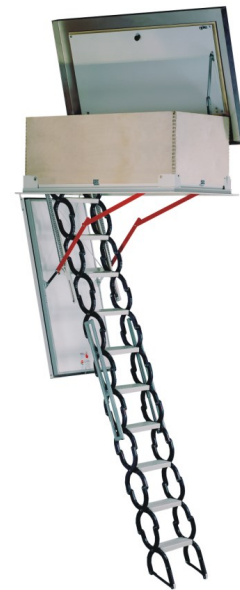

Flat roof staircase EI₂30 - Options

Surcharge for fire retardancy EI₂60	21399	EUR 1 199,00
Exit aid (for ceiling thicknesses of 50 cm or more)	10433	EUR 289,00

Junior staircase

Dimension	Room height	Article nr.	Price excl. VAT
75/60	-235	22301	EUR 1 494,00
75/60	-260	22302	EUR 1 494,00
75/60	-285	22303	EUR 1 494,00
80/60	-310	22304	EUR 1 494,00

Hatch frame and cover EI₂30 - Standard

Dimension	Article nr.	Price excl. VAT
70/70	22530	EUR 979,00
60/100	22531	EUR 979,00

Hatch frame and cover EI₂30 - Standard - Options

Two-piece single ladder for room height up to 360 cm	22555	EUR 956,00
Two-piece single ladder for room height up to 470 cm	22557	EUR 1 123,00

Hatch frame and cover EI₂30 - Made-to-measure

Length	Width	Article nr.	Price excl. VAT
70-150	60-90	22535	EUR 1 479,00

Hatch frame and cover EI₂30 - Made-to-measure - Options

ISO top cover and hatch frame	22537	EUR 622,00
Hatch frame MDF	21895	EUR 289,00
Two-piece single ladder for room height up to 360 cm	22555	EUR 956,00
Two-piece single ladder for room height up to 470 cm	22557	EUR 1 123,00
Surcharge for fire retardancy EI₂60	21399	EUR 1 199,00
Exit aid (for ceiling thicknesses of 50 cm or more)	10433	EUR 289,00
Junior-Staircase (min. ceiling opening 85/70 cm)		EUR 1 494,00

Flat roof staircase