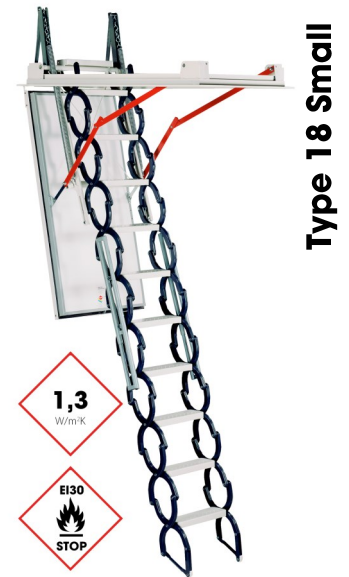

Arctic Fire

Dimension	Room height	Article nr.	Price excl. VAT
110/70	-265	22330	EUR 1 435,00
120/60	-275	22332	EUR 1 435,00
120/70	-275	22331	EUR 1 435,00
130/70	-275	22333	EUR 1 435,00
140/70	-275	22335	EUR 1 435,00
140/70	-300	22336	EUR 1 526,00

Arctic Fire - Options

ISO top cover plus 87 mm 110/70	10912	EUR 282,00
ISO top cover plus 87 mm 120/60	10913	EUR 282,00
ISO top cover plus 87 mm 120/70	10914	EUR 282,00
ISO top cover plus 87 mm 130/70	10916	EUR 282,00
ISO top cover plus 87 mm 140/70	10918	EUR 282,00

Type 1 Passiv Plus

Dimension	Room height	Article nr.	Price excl. VAT
110/70	-265	21110	EUR 1 310,00
120/70	-270	21111	EUR 1 310,00
130/70	-270	21113	EUR 1 310,00
140/70	-270	21115	EUR 1 310,00
140/70	-300	21116	EUR 1 401,00

Type 1 Passiv Plus - Options

ISO top cover plus 87 mm 110/70	21100	EUR 282,00
ISO top cover plus 87 mm 120/70	21101	EUR 282,00
ISO top cover plus 87 mm 130/70	21103	EUR 282,00
ISO top cover plus 87 mm 140/70	21105	EUR 282,00
Middle section divided (thus no fold-out space required)	21370-21372	EUR 307,00
Height extension +25 cm (no top cover possible)	21360-21362	EUR 307,00

Type 18 Small