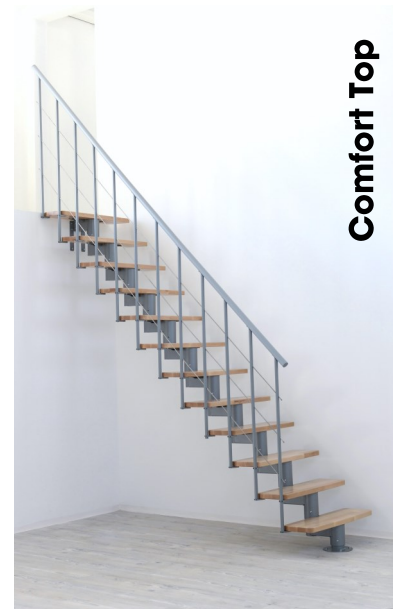

Comfort Top

Metal	Steps	Storey height	Article nr.	Price excl. VAT
Grey	Beech	-312	29389	EUR 2 247,00
Grey	Walnut	-312	29390	EUR 2 247,00
Black	Beech	-312	29385	EUR 2 247,00
Black	Walnut	-312	29386	EUR 2 247,00
White	Beech	-312	29387	EUR 2 247,00
White	Walnut	-312	29388	EUR 2 247,00

Comfort Top

Comfort Top Turn

Metal	Steps	Storey height	Article nr.	Price excl. VAT
Grey	Beech	-312	29420	EUR 2 447,00
Grey	Walnut	-312	29421	EUR 2 447,00
Black	Beech	-312	29423	EUR 2 447,00
Black	Walnut	-312	29424	EUR 2 447,00
White	Beech	-312	29426	EUR 2 447,00
White	Walnut	-312	29427	EUR 2 447,00