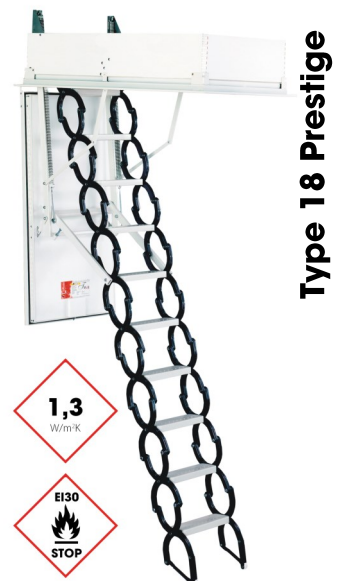

Type 18 Prestige