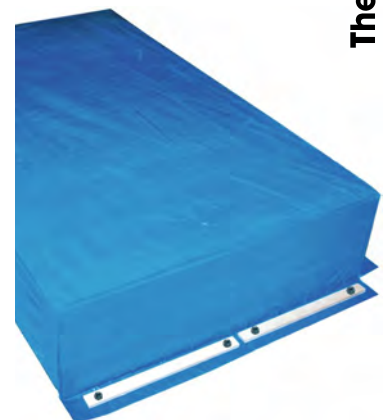

Thermo Iglu

Thermo Iglu - Heat protection cover

Name	Article nr.	Price excl. VAT	
Heat protection cover	10750	EUR	296,00