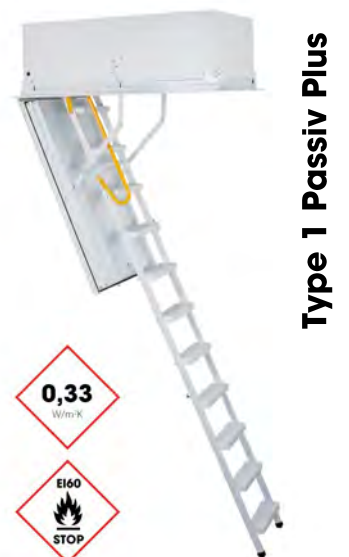

Type 1 Passiv Plus