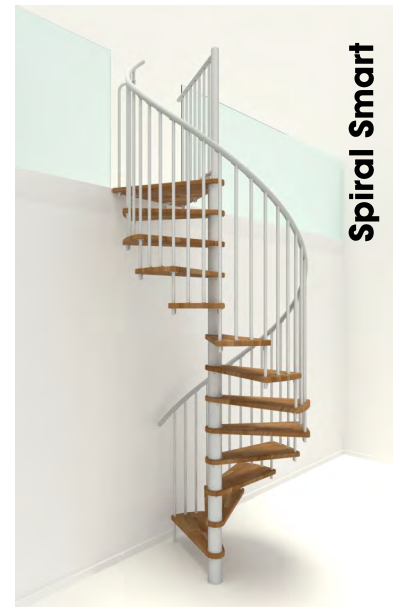

Spiral Smart