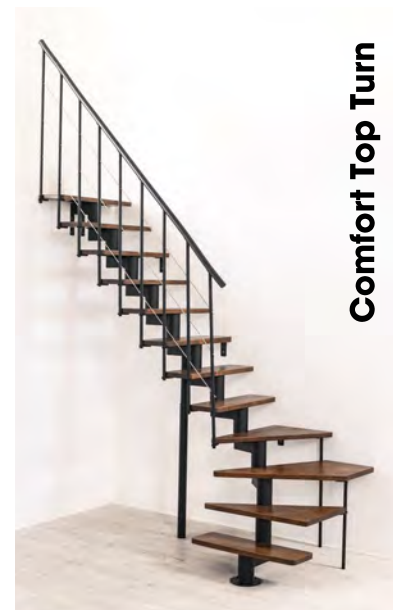

Style

Comfort Top Turn

Comfort Top & Comfort Top Turn - Options

Height extension Grey Beech+24 cm (max. 2 per staircase)	29391	EUR 278,00
Height extension Grey Walnut +24 cm (max. 2 per staircase)	29392	EUR 278,00
Height extension Black Beech +24 cm (max. 2 per staircase)	293921	EUR 278,00
Height extension Black Walnut +24 cm (max. 2 per staircase)	293922	EUR 278,00
Height extension White Beech +24 cm (max. 2 per staircase)	293925	EUR 278,00
Height extension White Walnut +24 cm (max. 2 per staircase)	293926	EUR 278,00
Second stair railing		EUR 332,00
Balustrade per m		EUR 178,00
Support tube for Comfort Top		EUR 75,00
Additional wall mount for Comfort Top		EUR 96,00

Style

Metal	Steps	Storey height	Article nr.	Price excl. VAT
Grey	Beech	-304	29370	EUR 1 566,00
Grey	Walnut	-304	29378	EUR 1 566,00
Black	Beech	-304	29352	EUR 1 566,00
Black	Walnut	-304	29353	EUR 1 566,00
White	Beech	-304	29383	EUR 1 566,00
White	Walnut	-304	29382	EUR 1 566,00