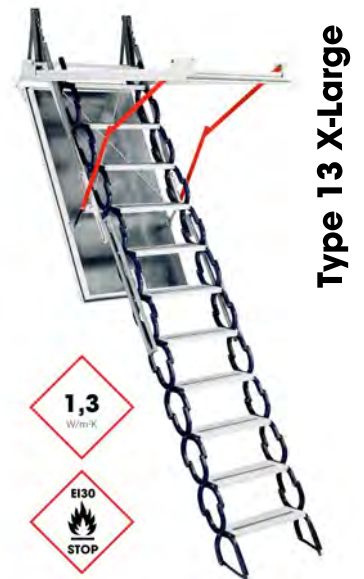

Type 13 X-Large

Dimension	Room height	Article nr.	Price excl. VAT
140/92	215-229	21200	EUR 3 831,00
140/92	230-245	21201	EUR 3 831,00
140/92	240-250	21202	EUR 3 831,00
140/92	250-268	21203	EUR 3 831,00
140/92	261-275	21204	EUR 3 831,00
140/92	275-290	21205	EUR 3 831,00
140/92	285-295	21206	EUR 3 831,00
140/92	295-317	21207	EUR 3 831,00
140/92	318-340	21208	EUR 3 831,00

Type 13 X-Large - Options

ISO top cover and hatch frame 140/92	21215	EUR 622,00
Hatch frame MDF	21216	EUR 289,00
Surcharge for fire retardancy EI₂60	21219	EUR 1 199,00
Exit aid (for ceiling thicknesses of 50 cm or more)	10433	EUR 289,00

Type 118M - Made-to-measure

Length	Width	Room height	Article nr.	Price excl. VAT
90-99	60-90	-265	21890	EUR 3 831,00
100-109	60-90	-290	21890	EUR 3 831,00
110-119	60-90	-315	21890	EUR 3 831,00
120-139	60-90	-340	21890	EUR 3 831,00
140-150	60-90	-360	21890	EUR 3 831,00

Type 118M - Options

ISO top cover and hatch frame	21892	EUR 622,00
Hatch frame MDF	21895	EUR 289,00
Top opener	21898	EUR 592,00
Surcharge for fire retardancy EI₂60	21399	EUR 1 199,00
Exit aid (for ceiling thicknesses of 50 cm or more)	10433	EUR 289,00

Type 102M - Made-to-measure

Length	Width	Room height	Article nr.	Price excl. VAT
90-140	70	-310	21080	EUR 3 831,00

Type 102M - Option

Surcharge for fire retardancy EI₂60	21399	EUR 1 199,00

Type 13 X-Large