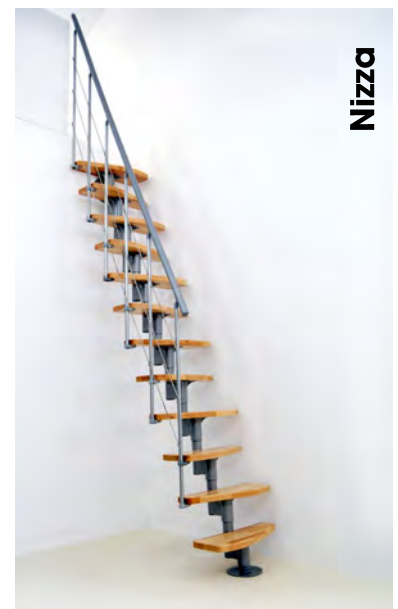

Nizza

Nizza - Options

Height extension +22 cm - Grey Beech (max. 1 per staircase)	273461	EUR 105,00
Height extension +22 cm - Grey Walnut (max. 1 per staircase)	273462	EUR 105,00
Height extension +22 cm - Black Beech (max. 1 per staircase)	273463	EUR 105,00
Height extension +22 cm - Black Walnut (max. 1 per staircase)	273464	EUR 105,00
Height extension +22 cm - White Beech (max. 1 per staircase)	273465	EUR 105,00
Height extension +22 cm - White Walnut (max. 1 per staircase)	273466	EUR 105,00
Second stair railing		EUR 273,00
Balustrade per m		EUR 178,00
Support tube		EUR 75,00