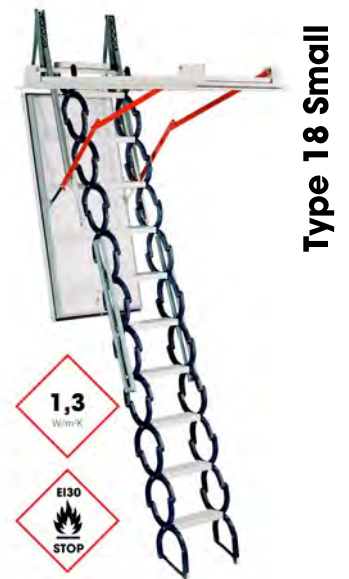

Arctic Fire

Dimension	Room height	Article nr.	Price excl. VAT
110/70	-265	22330	EUR 1 435,00
120/60	-275	22332	EUR 1 435,00
120/70	-275	22331	EUR 1 435,00
130/70	-275	22333	EUR 1 435,00
140/70	-275	22335	EUR 1 435,00
140/70	-300	22336	EUR 1 526,00

Arctic Fire - Options

ISO top cover plus 87 mm 110/70	10912	EUR 282,00
ISO top cover plus 87 mm 120/60	10913	EUR 282,00
ISO top cover plus 87 mm 120/70	10914	EUR 282,00
ISO top cover plus 87 mm 130/70	10916	EUR 282,00
ISO top cover plus 87 mm 140/70	10918	EUR 282,00

Type 1 Passiv Plus

Dimension	Room height	Article nr.	Price excl. VAT
110/70	-265	21110	EUR 1 310,00
120/70	-270	21111	EUR 1 310,00
130/70	-270	21113	EUR 1 310,00
140/70	-270	21115	EUR 1 310,00
140/70	-300	21116	EUR 1 401,00

Type 1 Passiv Plus - Options

ISO top cover plus 87 mm 110/70	21100	EUR 282,00
ISO top cover plus 87 mm 120/70	21101	EUR 282,00
ISO top cover plus 87 mm 130/70	21103	EUR 282,00
ISO top cover plus 87 mm 140/70	21105	EUR 282,00
Middle section divided (thus no fold-out space required)	21370-21372	EUR 307,00
Height extension +25 cm (no top cover possible)	21360-21362	EUR 307,00

Type 18 Small